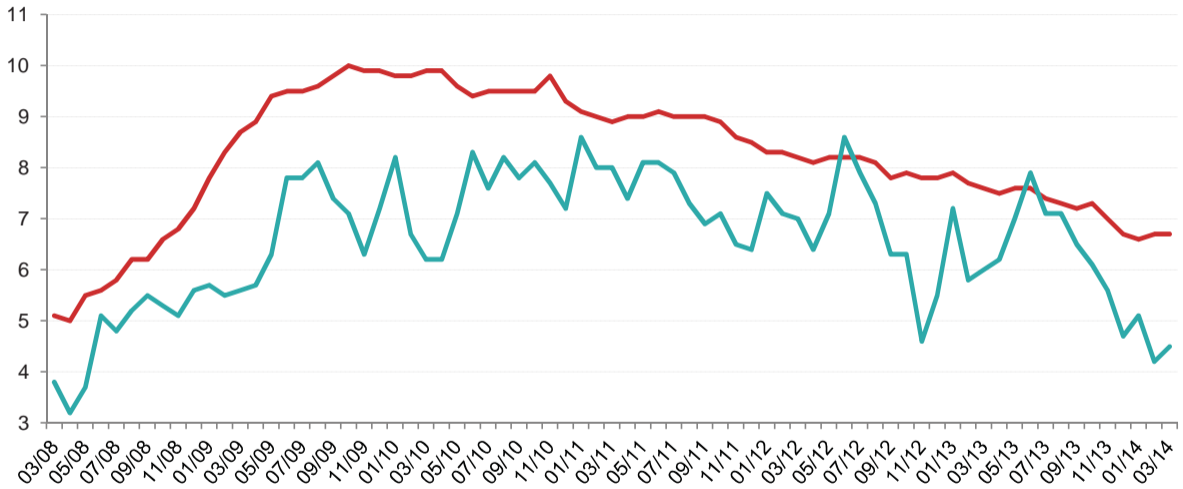

US, Louisiana unemployment rate movement since March 2008 (%)

— U.S. — Louisiana

Data as of May 8, 2014.
Unemployment data is provided by the Bureau of Labor Statistics and is not seasonally adjusted.
Source: SNL Financial