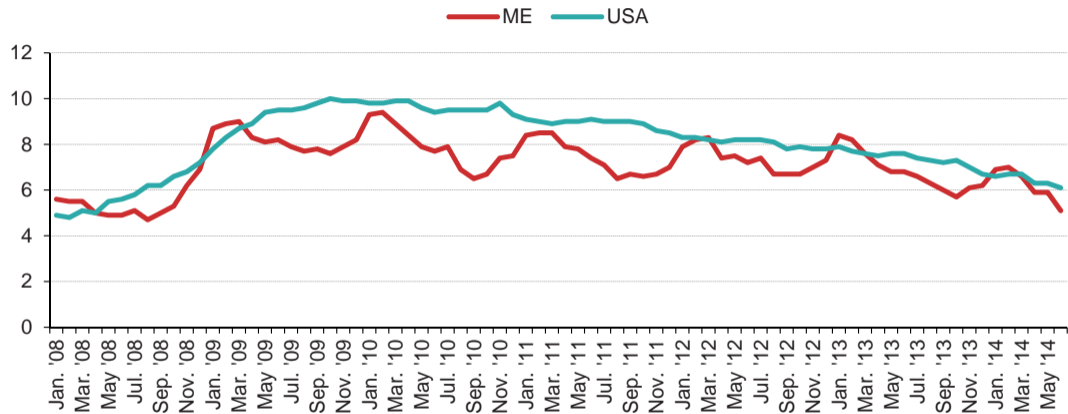

Maine unemployment rate fluctuates seasonally (%)

As of Aug. 8, 2014.

Unemployment data is provided by the U.S. Bureau of Labor and Statistics and is not seasonally adjusted.

Source: SNL Financial